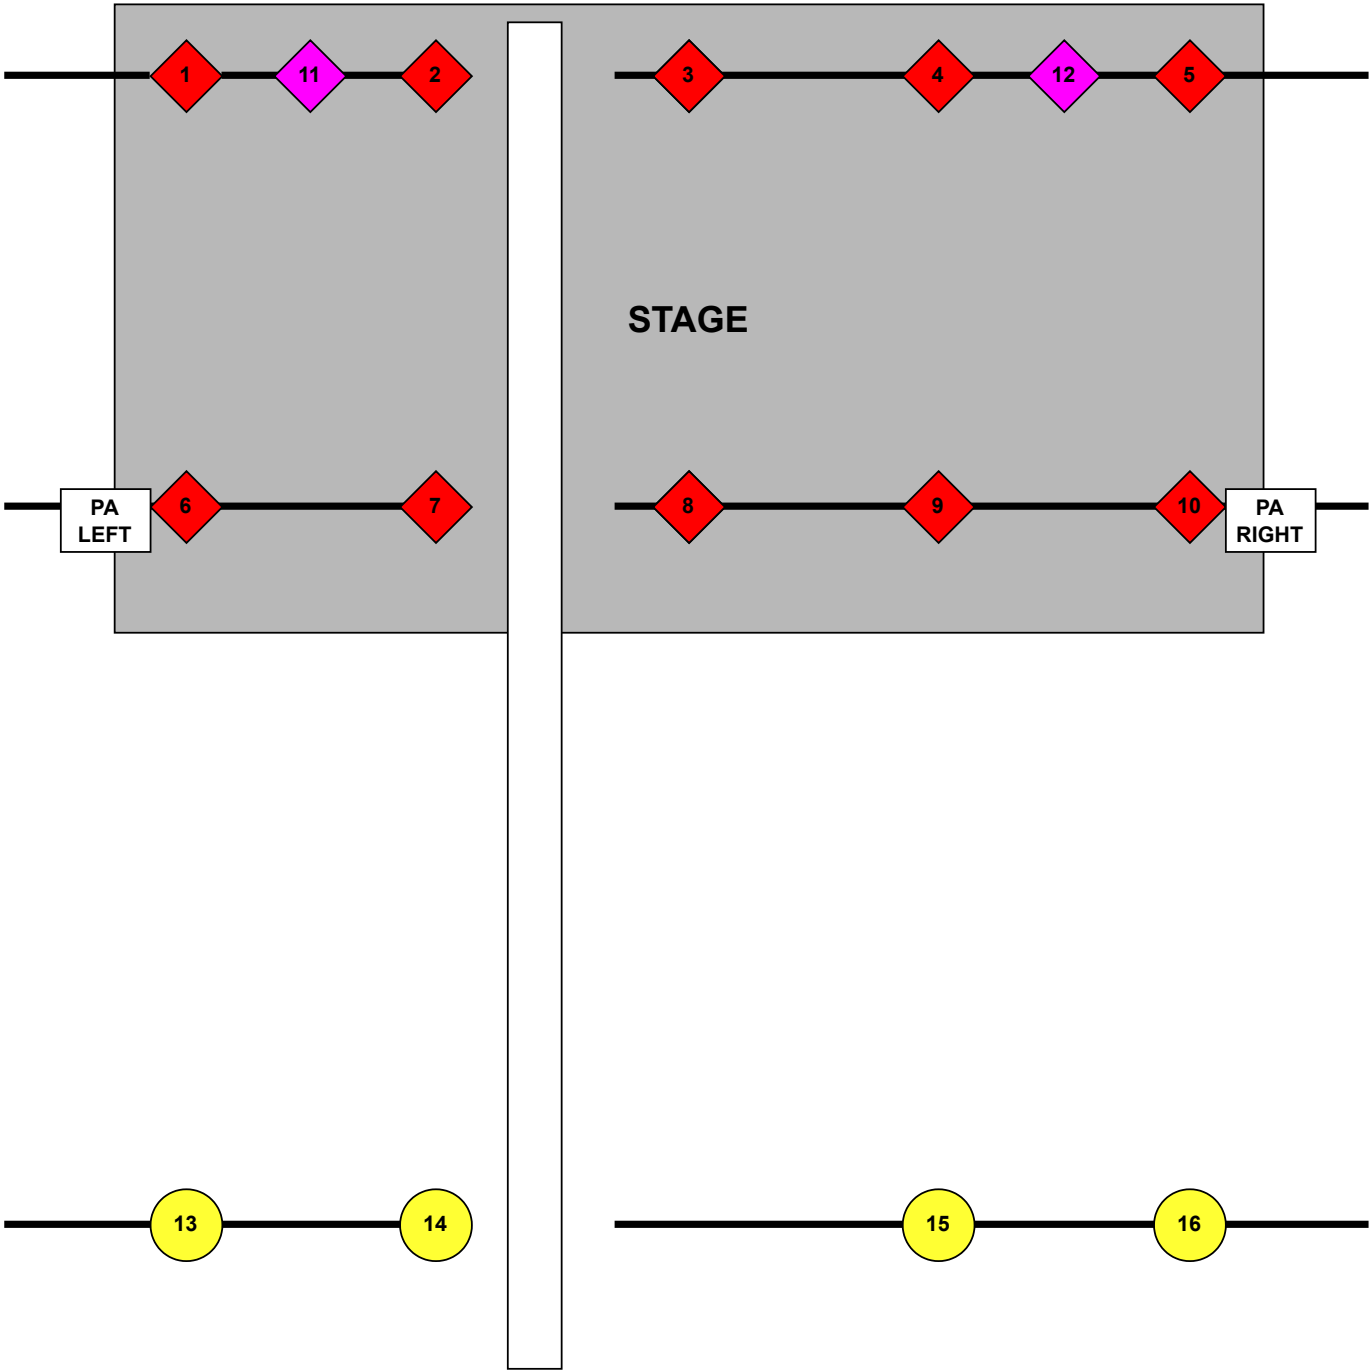

NIILO WAREHOUSE LIGHT PLOT 2024

-  Fos Wash Q7
-  Ignition 2bright Blind
-  FOS Bicolor 200W Fresnel